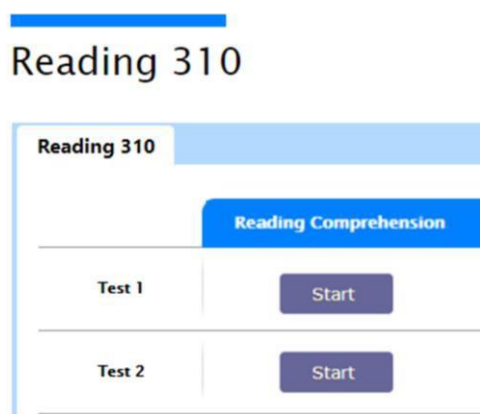

STEP 2

Reading 310 main page will appear and show the list of available tests you can take. Click 'Start' button to begin the test.